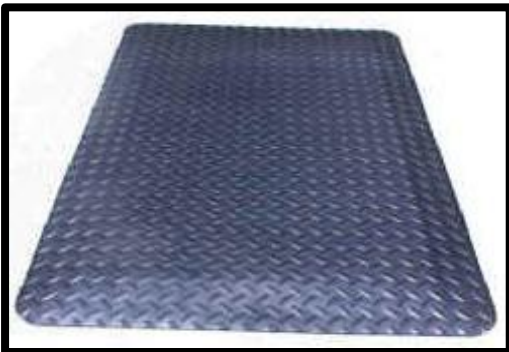

As always Westmount is able to provide you additional options to meet your specific requirements.

Bubble Mat

Anti-Fatigue: Bubble Mat. Made from recycled rubber.

Size: Available in 2' x 3' and 3' x 4'

Item no: 14-BMI220203 , 14-BMI220304

Colour: Black

Unique Mat

Anti-Fatigue: Unique Mat Runner. 100% Polyurethane.

Size: 2' Wide x 2', 3', 4', 5', 6', 8' Long

3' Wide x 3', 4', 5', 6', 8' Long

4' Wide x 4', 4.5', 5', 6', 8' Long

Item no: 12-X2AF/B, 12-X3AF/B, 12-X4AF/B

Colour: Black

Foam Fusion Mat

Anti-Fatigue: Foam Fusion Mat. Made from PVC Foam

Size: 2' x 3' and 3' x 5'

Item no: 14-FMF220203, 14-FMF220305

Colour: Black

Competitor Series Mat

Anti-Fatigue: Competitor Series Mat. Made from Nitrile & Recycled Rubber. Grease Proof.