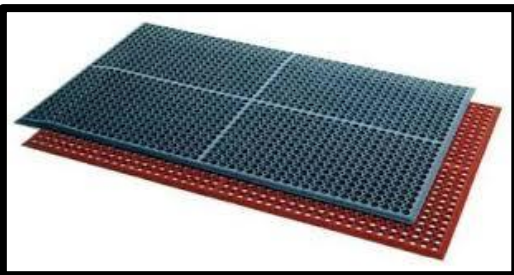

Colour: Black

Unique Mat

Anti-Fatigue: Unique Mat Runner. 100% Polyurethane.

Size: 2' Wide x 2', 3', 4', 5', 6', 8' Long

3' Wide x 3', 4', 5', 6', 8' Long

4' Wide x 4', 4.5', 5', 6', 8' Long

Item no: 12-X2AF/B, 12-X3AF/B, 12-X4AF/B

Colour: Black

Foam Fusion Mat

Anti-Fatigue: Foam Fusion Mat. Made from PVC Foam

Size: 2' x 3' and 3' x 5'

Item no: 14-FMF220203, 14-FMF220305

Colour: Black

Competitor Series Mat

Anti-Fatigue: Competitor Series Mat. Made from Nitrile & Recycled Rubber. Grease Proof.

Size: 3' x 5'

Item no: 14-CSL220305, 14-CSL140305

Colour: Black, Burnt Orange

Gritstop Finger Mat

Scraper: Gritstop Finger Mat. Rubber

Size: 24" x 32", 32" x 39", 36" x 60", 36" x 72"

Item no: 14-GFM222432, 14-GFM223239,
14-GFM223660, 14-GFM223672

Entrance: Supreme Knob Mat.

Holds 1.85 gallons per Square Yard of liquid

Size: 1 meter Wide x 4', 6', 8', 10' Long
2 meter Wide x 4', 6', 8', 10' Long

Item no: 14-SKN20100X, 14-SKN20200X

Colour: Charcoal, other colours available