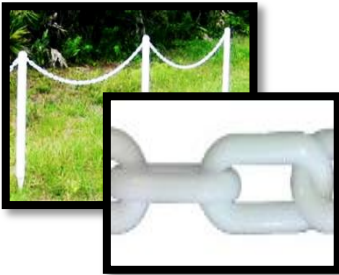

## In-Ground Stanchion

Twelve pack of in-ground plastic post with C-hooks and ground 10" spike.

**Part Number:** 18-EQPC12-W

**Dimensions:** 30" h x 1.85"w

**Colour:** White

Our Sale Price:

**\$236.28**

## In-Ground Stanchion

Twelve pack of in-ground plastic post with C-hooks and 10" spike.

**Part Number:** 18-EQPC12-B

**Dimensions:** 34"h x 2.5"w

**Colour:** Black

Our Sale Price:

**\$337.80**

## Stanchion Plastic Chain

Used with EQPC12-W and EQPB12-B "In-Ground Stanchions" (above)

**Part Number:** 18-EQ6MM50-W

**Dimensions:** 6mm wide, and 50ft long

**Colour:** White

Our Sale Price:

**\$29.00**