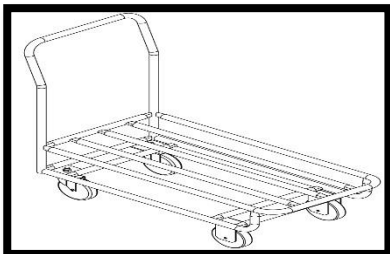

Single Deck Cart

Part Number: SD-1D-BK

Dimensions: 18½"w x 33¼"h x 53 ¼"l

Colour: Black

Two-Tier Heavy Duty Stock Truck

Part Number: 73-SD-2THD-GY

Dimensions: 18"w x 38"h x 53"l

Colour: Grey

Heavy Duty Stock Truck

Part Number: 73-SD-1THD-GY

Dimensions: 18"w x 38"h x 53"l

Colour: Grey

Cardboard Recycling Cart

Part Number: 73-SD-CRC-BK

Dimensions: 60½"w x 44"h x 30"d

Colour: Black (*Blue pictured*)

Basket Cart

Part Number: 73-SD-BC-GY
Dimensions: 17½"w x 42¼"h x 17"d
Colour: Grey

Four-Tier Stock Cart

Part Number: 73-SD-4TSC-BK
Dimensions: 44½"w x 69"h x 20½"d
Colour: Black

Three-Tier Stock Cart

Part Number: 73-SD-3TST-GY
Dimensions: 16"w x 42"h x 42"l
Colour: Grey

Shopping Cart

Part Number: 73-SD-SC-GY
Dimensions: 34"w x 39¾"h x 72"l
Colour: Grey. *Custom colours available for special orders only.*

U-Boat Stock Cart

Part Number: 73-SD-UB-BK
Dimensions: 47¼"w x 49¾"h x 19½"d
Colour: Black